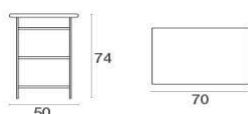

### Technical Info

Width: **70 cm**

Depth: **50 cm**

Height: **74 cm**

Weight: **17.70 Kg**

Static Load:

### Packaging

Packages: **1**

Pieces for pack: **2+1**

Dimensions: **96x56x32 cm**

Volume: **0.124 mü**

Polyethylene bag and cardboard box

Arc en ciel / Set 2 folding chairs 1 folding  
table  
Design /

Colors